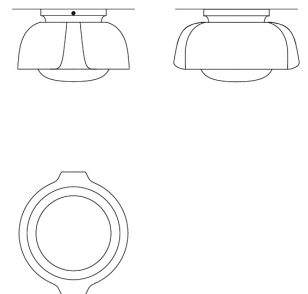

### Specifications

Dimensions	in	cm
Height	5.5	14
Diameter	8.5	21.5
<b>Weight</b>	15 lbs	

A ceiling mounted cast glass form, with exposed bulb or with an anchored cast bronze dome, the Okenite Ceiling Mount casts layered and nuanced light onto the ceiling surface. Glass is available with cast texture interior or with the interior surface etched. Available in a larger size.