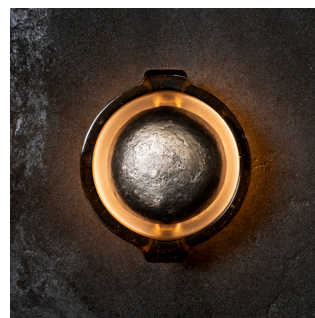

Refractory

Shown in Silver Dollar Bronze and Bluff Glass with Cast Texture interior

H. OKN.SCN.02

Specifications

Dimensions	in	cm
Height	9.5	24
Width	8.5	21.5
Depth	5.5	14

Weight 15 lbs

Materials and Finishes

Cast Bronze available in
Collection Bronze Patinas
except Muslin

Contrasting patinas may be specified
for dome and back plate, Polished
Bronze finish not recommended for
back plate

Cast Glass Shade available in
Collection Glass Colors and
Cast Texture or Etched interior

Lamping

UL Listed, E26 Socket
2700K (Clear Glass Shade)
3000K (Colored Glass Shade)
Ships with Feit Electric (Short)
40 W Equivalent Dimmable LED bulb

Okenite Sconce No. 2 with Bronze Dome

The Okenite series draws from the nature of a geode whose exterior surface, upon splitting open, is quite distinct from what is discovered on the interior. The hand-polished fins of the vessels flow into vertical spines and hulls.

A wall mounted cast glass form, with exposed bulb or with an anchored cast bronze dome, the Okenite Sconce casts layered and nuanced light onto the wall surface. Glass is available with cast texture interior or with the interior surface etched. Available in a larger size.