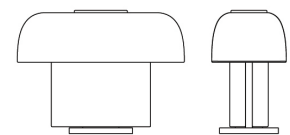

Detail at right: Andalusian cast mineral shade, Andalusian lamp base, and Statuary milled bronze (above)
Savanna cast mineral shade, Savanna cast mineral lamp base, and Golden milled bronze (below)

Refractory
4201 W Wrightwood Ave
Chicago IL 60639

+1 800 957 2577
inquiries@refractory.studio
refractory.studio

This document and the intellectual property contained in the document are the sole property of Arden Road LLC, dba Refractory, and may not be reproduced or transferred without written permission by same. © Refractory 2024 v101024