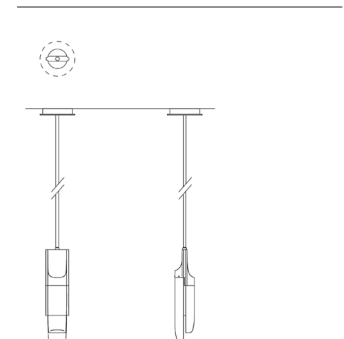

Refractory

Shown in Cinder Bronze and Clear Glass with Cast Texture Lenses

IST.HL.01

Specifications

Dimensions	in	cm
Height	18.5	47
Diameter	4.6	11.5
Weight	31 lbs	

Materials and Finishes

Cast Bronze available in Collection Bronze Patinas except Muslin

Isthmus Pendant

An isthmus is a narrow piece of land connecting two larger areas across an expanse of water by which they are otherwise separated. This delicate separation is the spirit of the Isthmus series.

The cast glass components of the Isthmus Pendant are held by an asymmetric bronze structure from above. No angles are the same, as the lenses distort the cast bronze shagreen texture in between.

Detail at right: shown in Natural Bronze with Suede Glass with Cast Texture Lenses