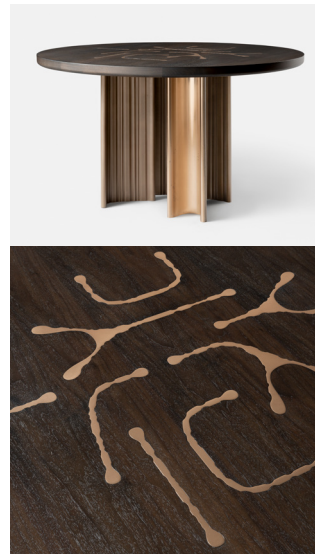

# Refractory

Shown in Natural Bronze and Clove Walnut with Burnished Inlay  
Shown with custom 52" diameter top

## Tributary Dining Table No. 2 with Inlay

The Tributary motif is about headwaters and braided streams and also about the nature of tribute - the channeling of materials and processes into something contributory. The works are anchoring, monumental, and express movement between elements both navigable and rough, high plateaus and shallow estuaries.

The Tributary Dining Table No. 2 is a round table exploration realized with three cast bronze uprights. Arranged in a dynamic asymmetrical disposition, two of the bases split at one end into open cuffs of burnished bronze, all supporting an ash, oak, or walnut top.

The projected shape of the three bases emerges as an inlay on the top wood surface, with additional inlays in a grouped motif.

Top also available without inlay in Collection Cast Minerals.